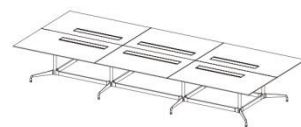

傳統的大型會議枱受限於其尺寸及結構，總是給人笨重的感覺。NEW EXTREME系列會議枱利用鋼管式的腳架元件建成一個枱架結構，讓外觀輕盈之餘結構又穩固妥當。

Both NEW EXTREME feature a two tone leg design with structural tube in black epoxy powder coating and foot part in bright chrome plated. Whether your choice of veneered desktop is dark walnut, oak or even light maple, EXTREME will always match flawlessly to give you a stylish conference environment.

NEW EXTREME 系列的枱架巧妙地併合黑色靜電噴塗及電鍍兩種不同的色感，無論你選擇的木皮枱面板顏色是深胡桃木色、橡木色還是淺楓木色，NEW EXTREME 系列的設計都能完美配合，成就出型格的會議環境。

Conference Table

NXT-4214MCT	4200W x 1400D x 750H/mm
NXT-4216MCT	4200W x 1600D x 750H/mm
NXT-4414MCT	4400W x 1400D x 750H/mm
NXT-4416MCT	4400W x 1600D x 750H/mm
NXT-4614MCT	4600W x 1400D x 750H/mm
NXT-4616MCT	4600W x 1600D x 750H/mm
NXT-4814MCT	4800W x 1400D x 750H/mm
NXT-4816MCT	4800W x 1600D x 750H/mm